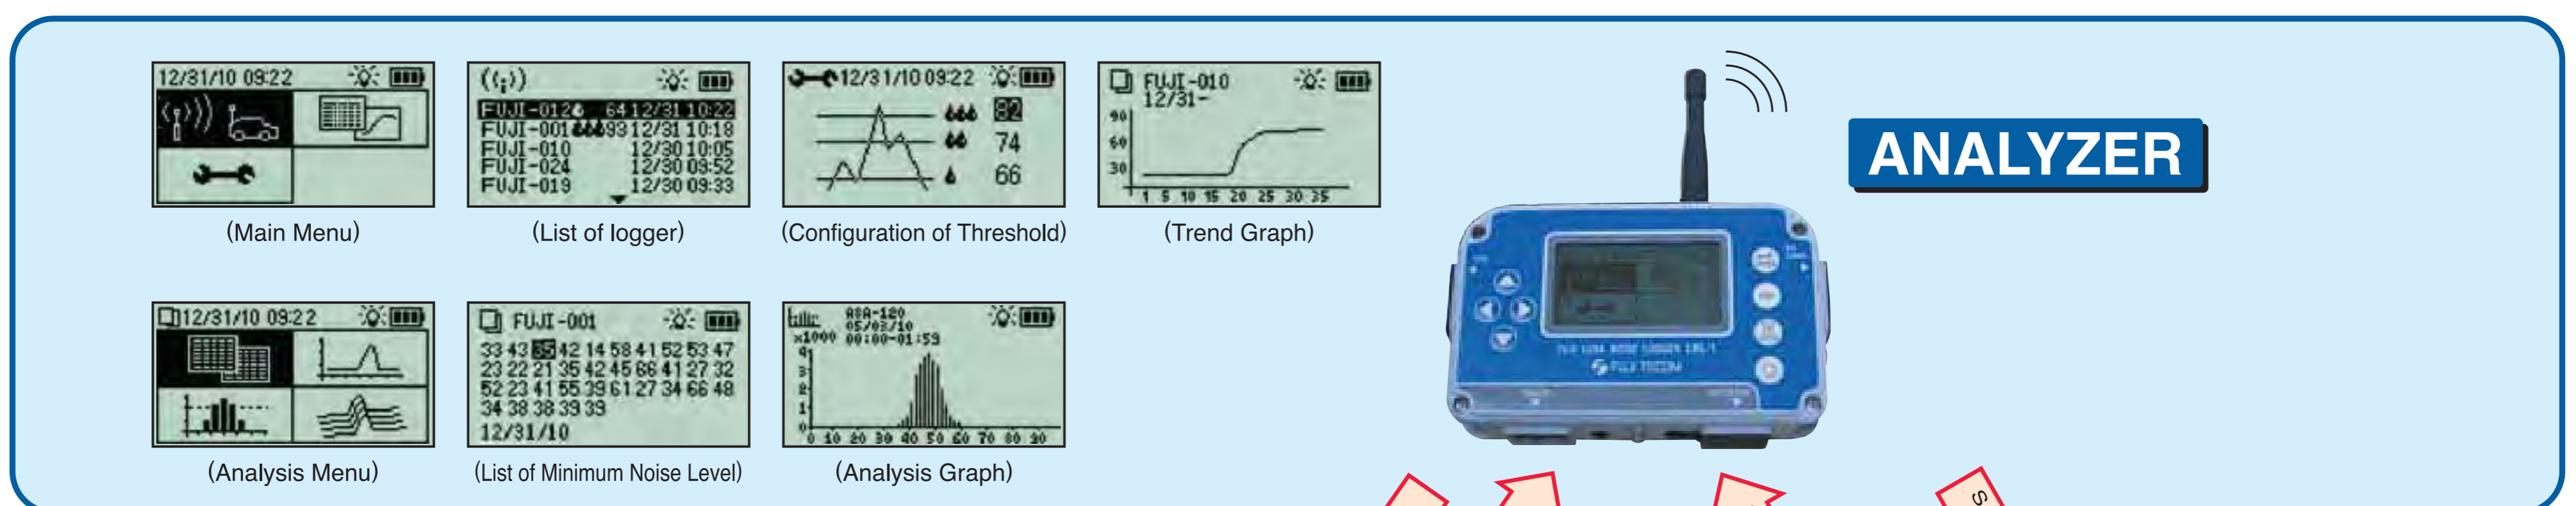

Leakage control is being shifted from survey to monitoring.  
The unusual pipeline can be found by 3-process-step of the installation, the patrol and the analysis.

# FUJI LEAK NOISE LOGGER SYSTEM LNL-1

USB Connection  
SD card